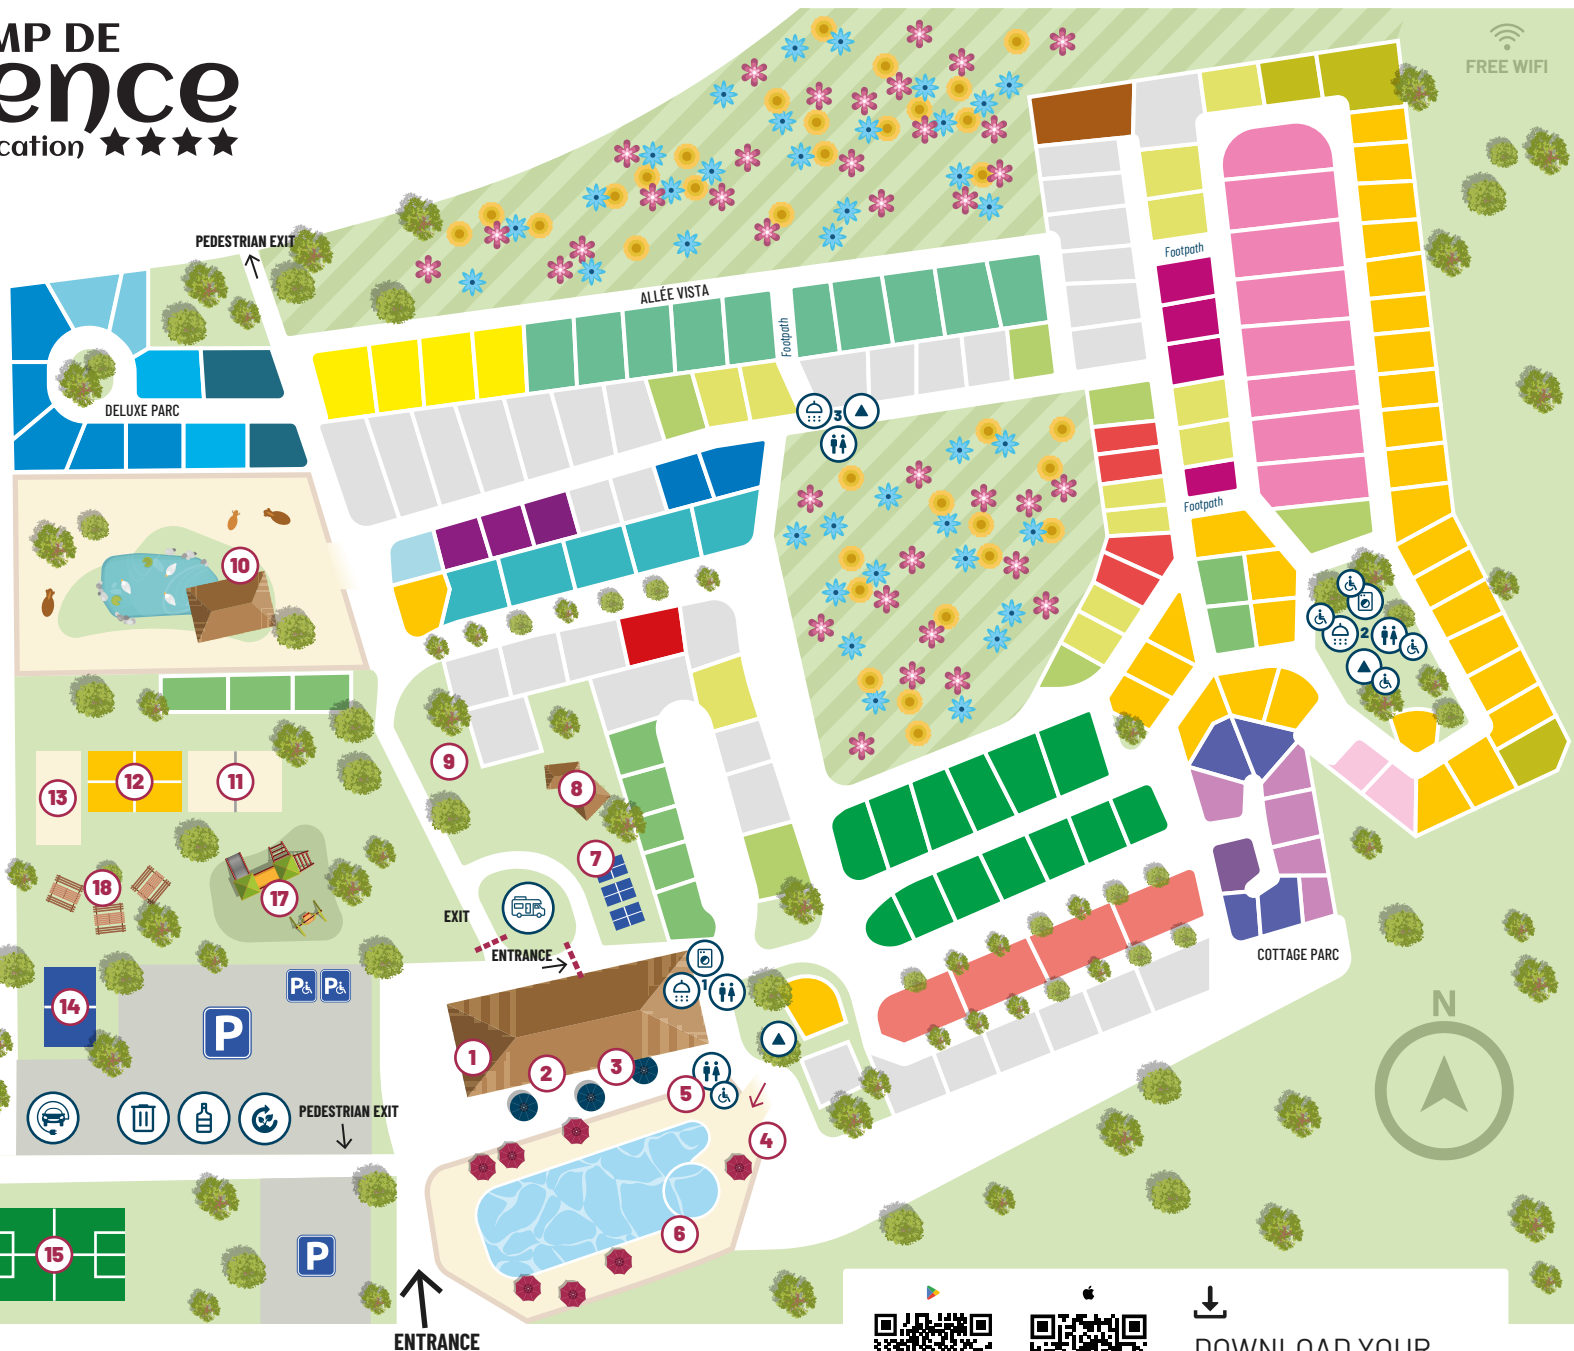

- 1 RECEPTION
 - 2 RESTAURANT, BAR, SNACK
 - 3 TERRACE
 - 4 SWIMMING POOL ENTRANCE
 - 5 FIRST AID POST
 - 6 TRAMPOLINE, BOUNCY CASTLE
 - 7 TABLE TENNIS
 - 8 KIDS CLUB
 - 9 FITNESS
 - 10 WILDLIFE PARK
 - 11 VOLLEYBALL
 - 12 MULTI-SPORTS
 - 13 PETANQUE
 - 14 PADEL COURT
 - 15 FOOTBALL PITCH
 - 16 TENNIS COURT
 - 17 PLAY AREA
 - 18 PICNIC AREA
- MOTORHOME PARKING AREA
 - EV CHARGING POINT
 - CHEMICAL TOILET DISPOSAL
 - SANITARY BLOCK
 - LAUNDRY
 - BOTTLE BANK
 - RUBBISH DISPOSAL POINT
 - COMPOST

FREE WIFI

- MOTORHOME**
- CLASSIQUE STABILISÉ 100
 - GRAND CONFORT STABILISÉ 120

- CARAVAN - TENT**
- CLASSIQUE 100
 - CLASSIQUE 180
 - GRAND CONFORT 120
 - GRAND CONFORT 180
 - GRAND CONFORT VISTA 180

- MOTORHOME - CARAVAN - TENT**
- PREMIUM 180
SANITAIRE PRIVÉ
 - LOISIR ÉQUIPÉ 150
 - VISTA 220
SANITAIRE PRIVÉ

- RENTAL**
- CONFORT LUXE + CLIM
 - DELUXE RIVIERA + CLIM
 - DELUXE OCTALIA + CLIM
 - DELUXE CONFORT + CLIM
 - DELUXE AQUA 3 + CLIM
 - AQUA 2 + CLIM
 - RIVIERA + CLIM
 - PANORAMIQUE + CLIM
 - LIFE PMR + CLIM
 - LOUISANE ZEN
 - COTTAGE CONFORT
 - COTTAGE LOGGIA
 - COTTAGE TRADITION
 - LODGE GLAMPING SAFARI
 - COCO SWEET
 - TENTE LA CANADA
 - RÉSIDENTIEL